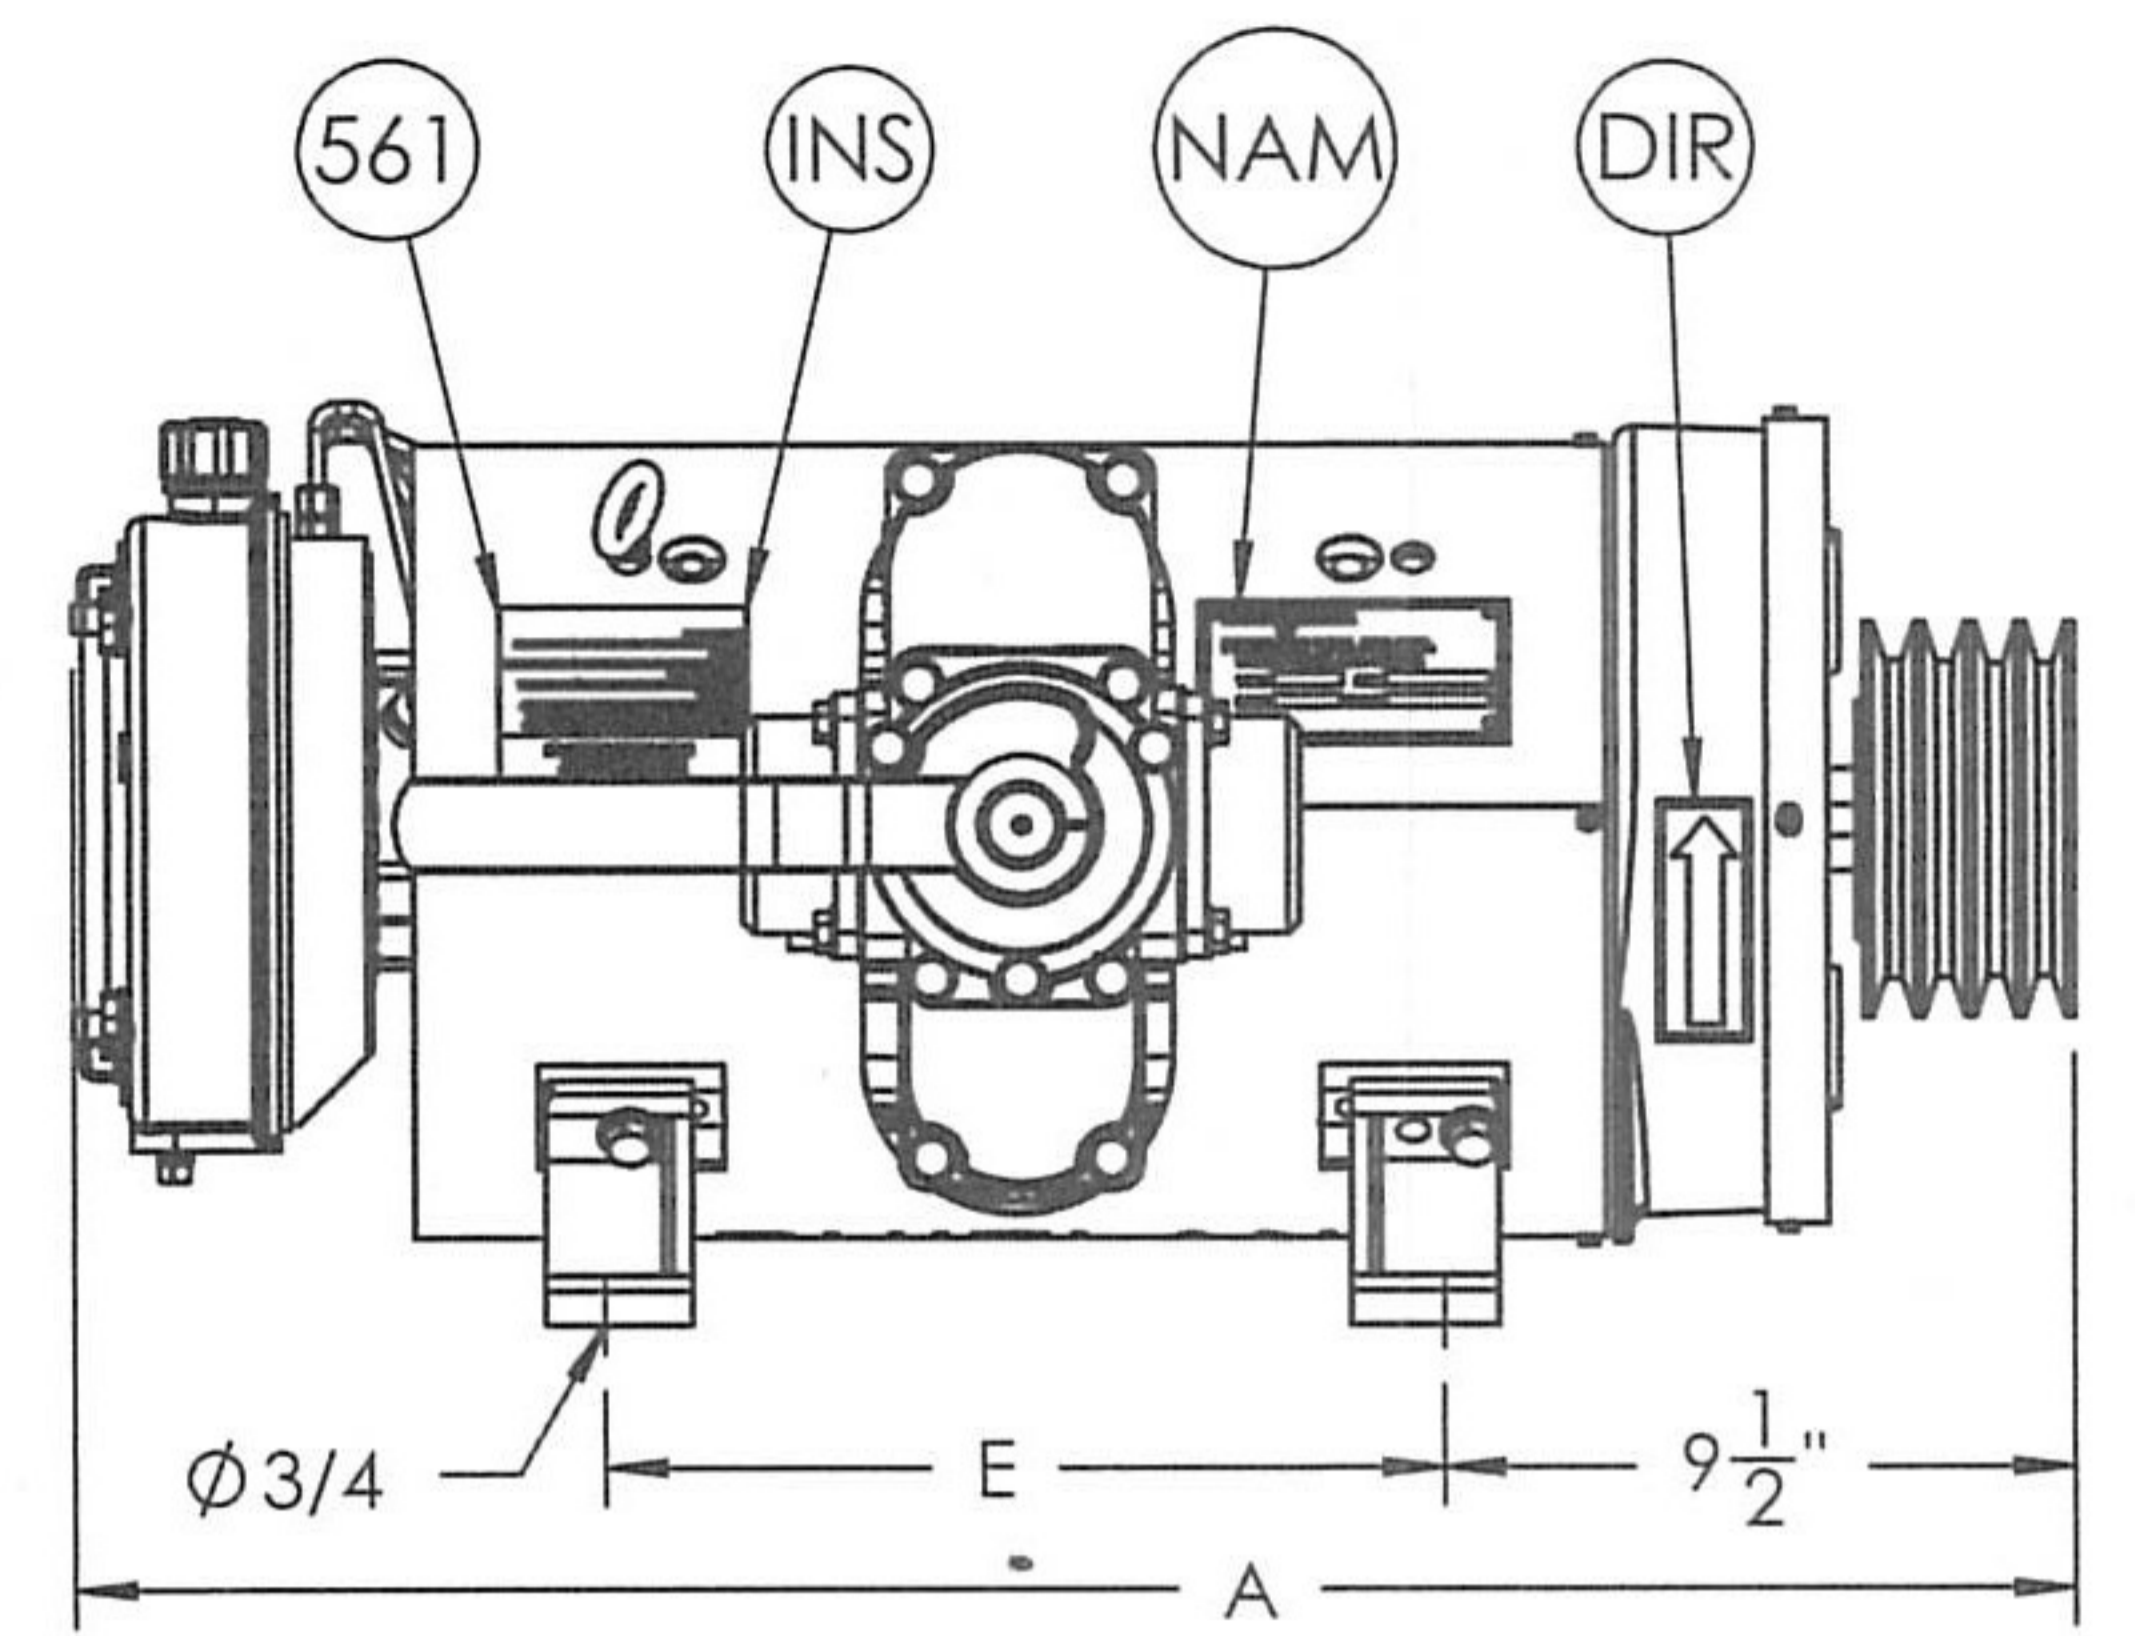

NAM : NAME PLATE  
 DIR : DIRECTION TAG  
 INS : INSTRUCTION TAG  
 561 : POP RIVETS

TYPE	A	E
TSI 370	28-1/2"	10-1/2"
TSI 500	31-1/2"	13-1/2"

SIDE MOUNT MODEL SHOWN  
 AVAILABLE IN CLOCKWISE R.H.  
 OR COUNTERCLOCKWISE L.H.

### TSI 370 & 500

IMPORTANT : WHEN ORDERING SPARE PARTS ALWAYS SPECIFY MODEL AND SERIAL NUMBR OF PUMP.

THIS LAY-OUT IS FOR GENERAL INFORMATION ONLY & MAY BE UPDATED BY FM AT ANYTIME WITHOUT NOTICE.

DCR# 041, REV 1  
 DCR# 492, REV 2, SOLIDWORKS UPDATE, 04/03/2012, F.H.  
 DCR# 575, REV 3, UPDATED ITEM NUMBERS, 7/10/2014 K.A.