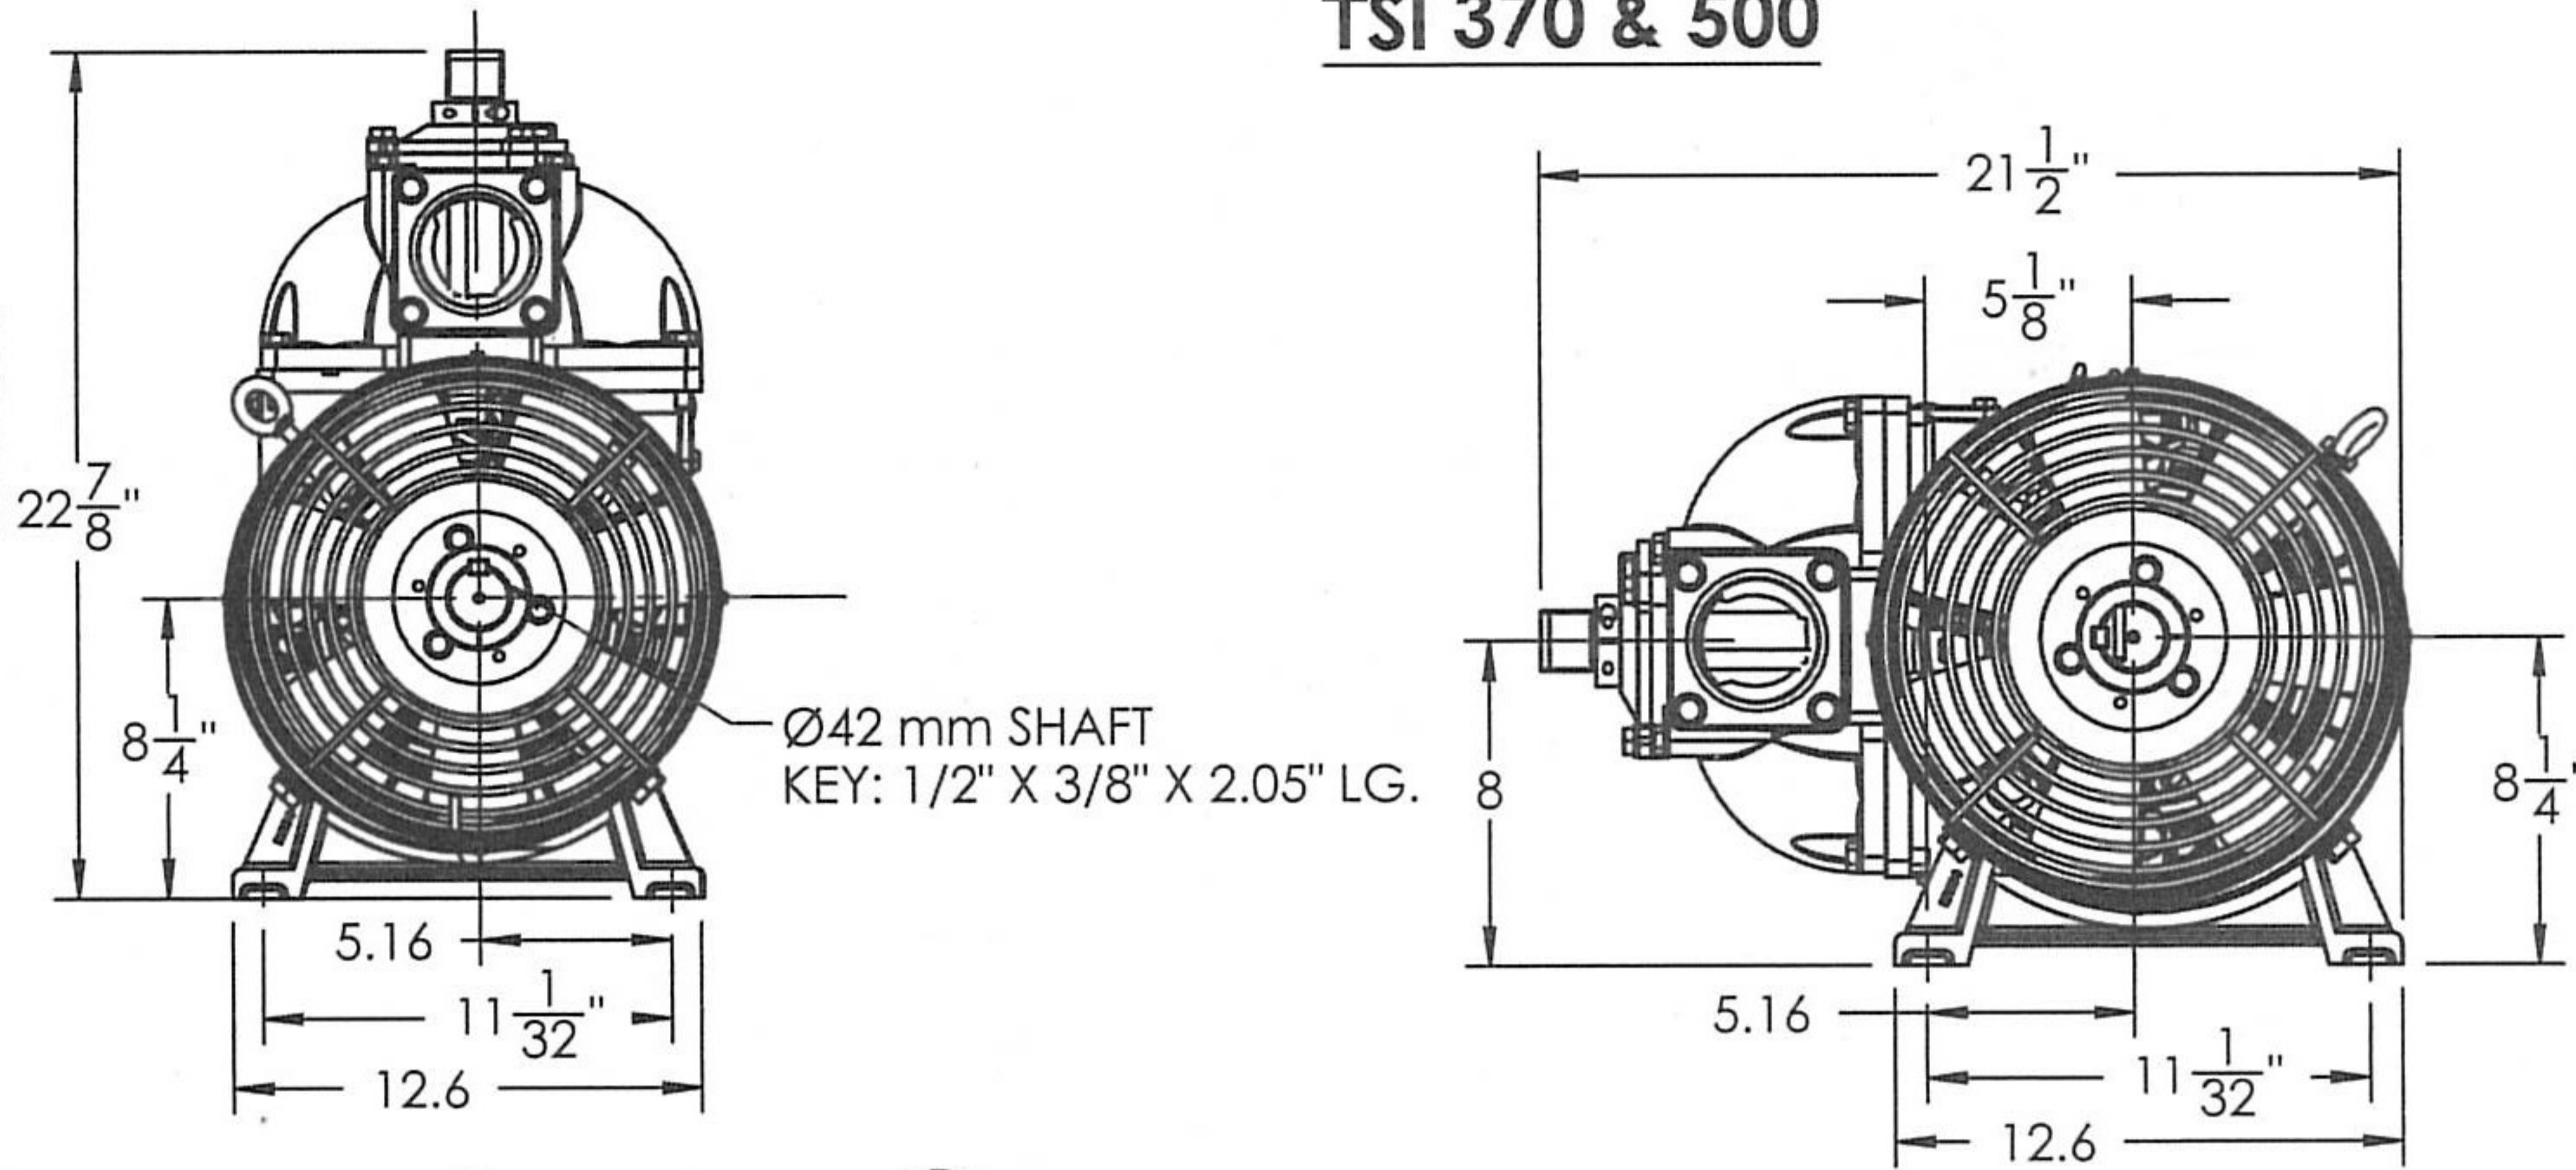

NAM : NAME PLATE  
 DIR : DIRECTION TAG  
 INS : INSTRUCTION TAG  
 561 : POP RIVETS

TYPE	A	E
TSI 370	28-1/2"	10-1/2"
TSI 500	31-1/2"	13-1/2"

SIDE MOUNT MODEL SHOWN  
 AVAILABLE IN CLOCKWISE R.H.  
 OR COUNTERCLOCKWISE L.H.

### TSI 370 & 500

IMPORTANT : WHEN ORDERING SPARE PARTS ALWAYS SPECIFY MODEL AND SERIAL NUMBR OF PUMP.

THIS LAY-OUT IS FOR GENERAL INFORMATION ONLY & MAY BE UPDATED BY FM AT ANYTIME WITHOUT NOTICE.

DCR# 041, REV 1  
 DCR# 492, REV 2, SOLIDWORKS UPDATE, 04/03/2012, F.H.  
 DCR# 575, REV 3, UPDATED ITEM NUMBERS, 7/10/2014 K.A.