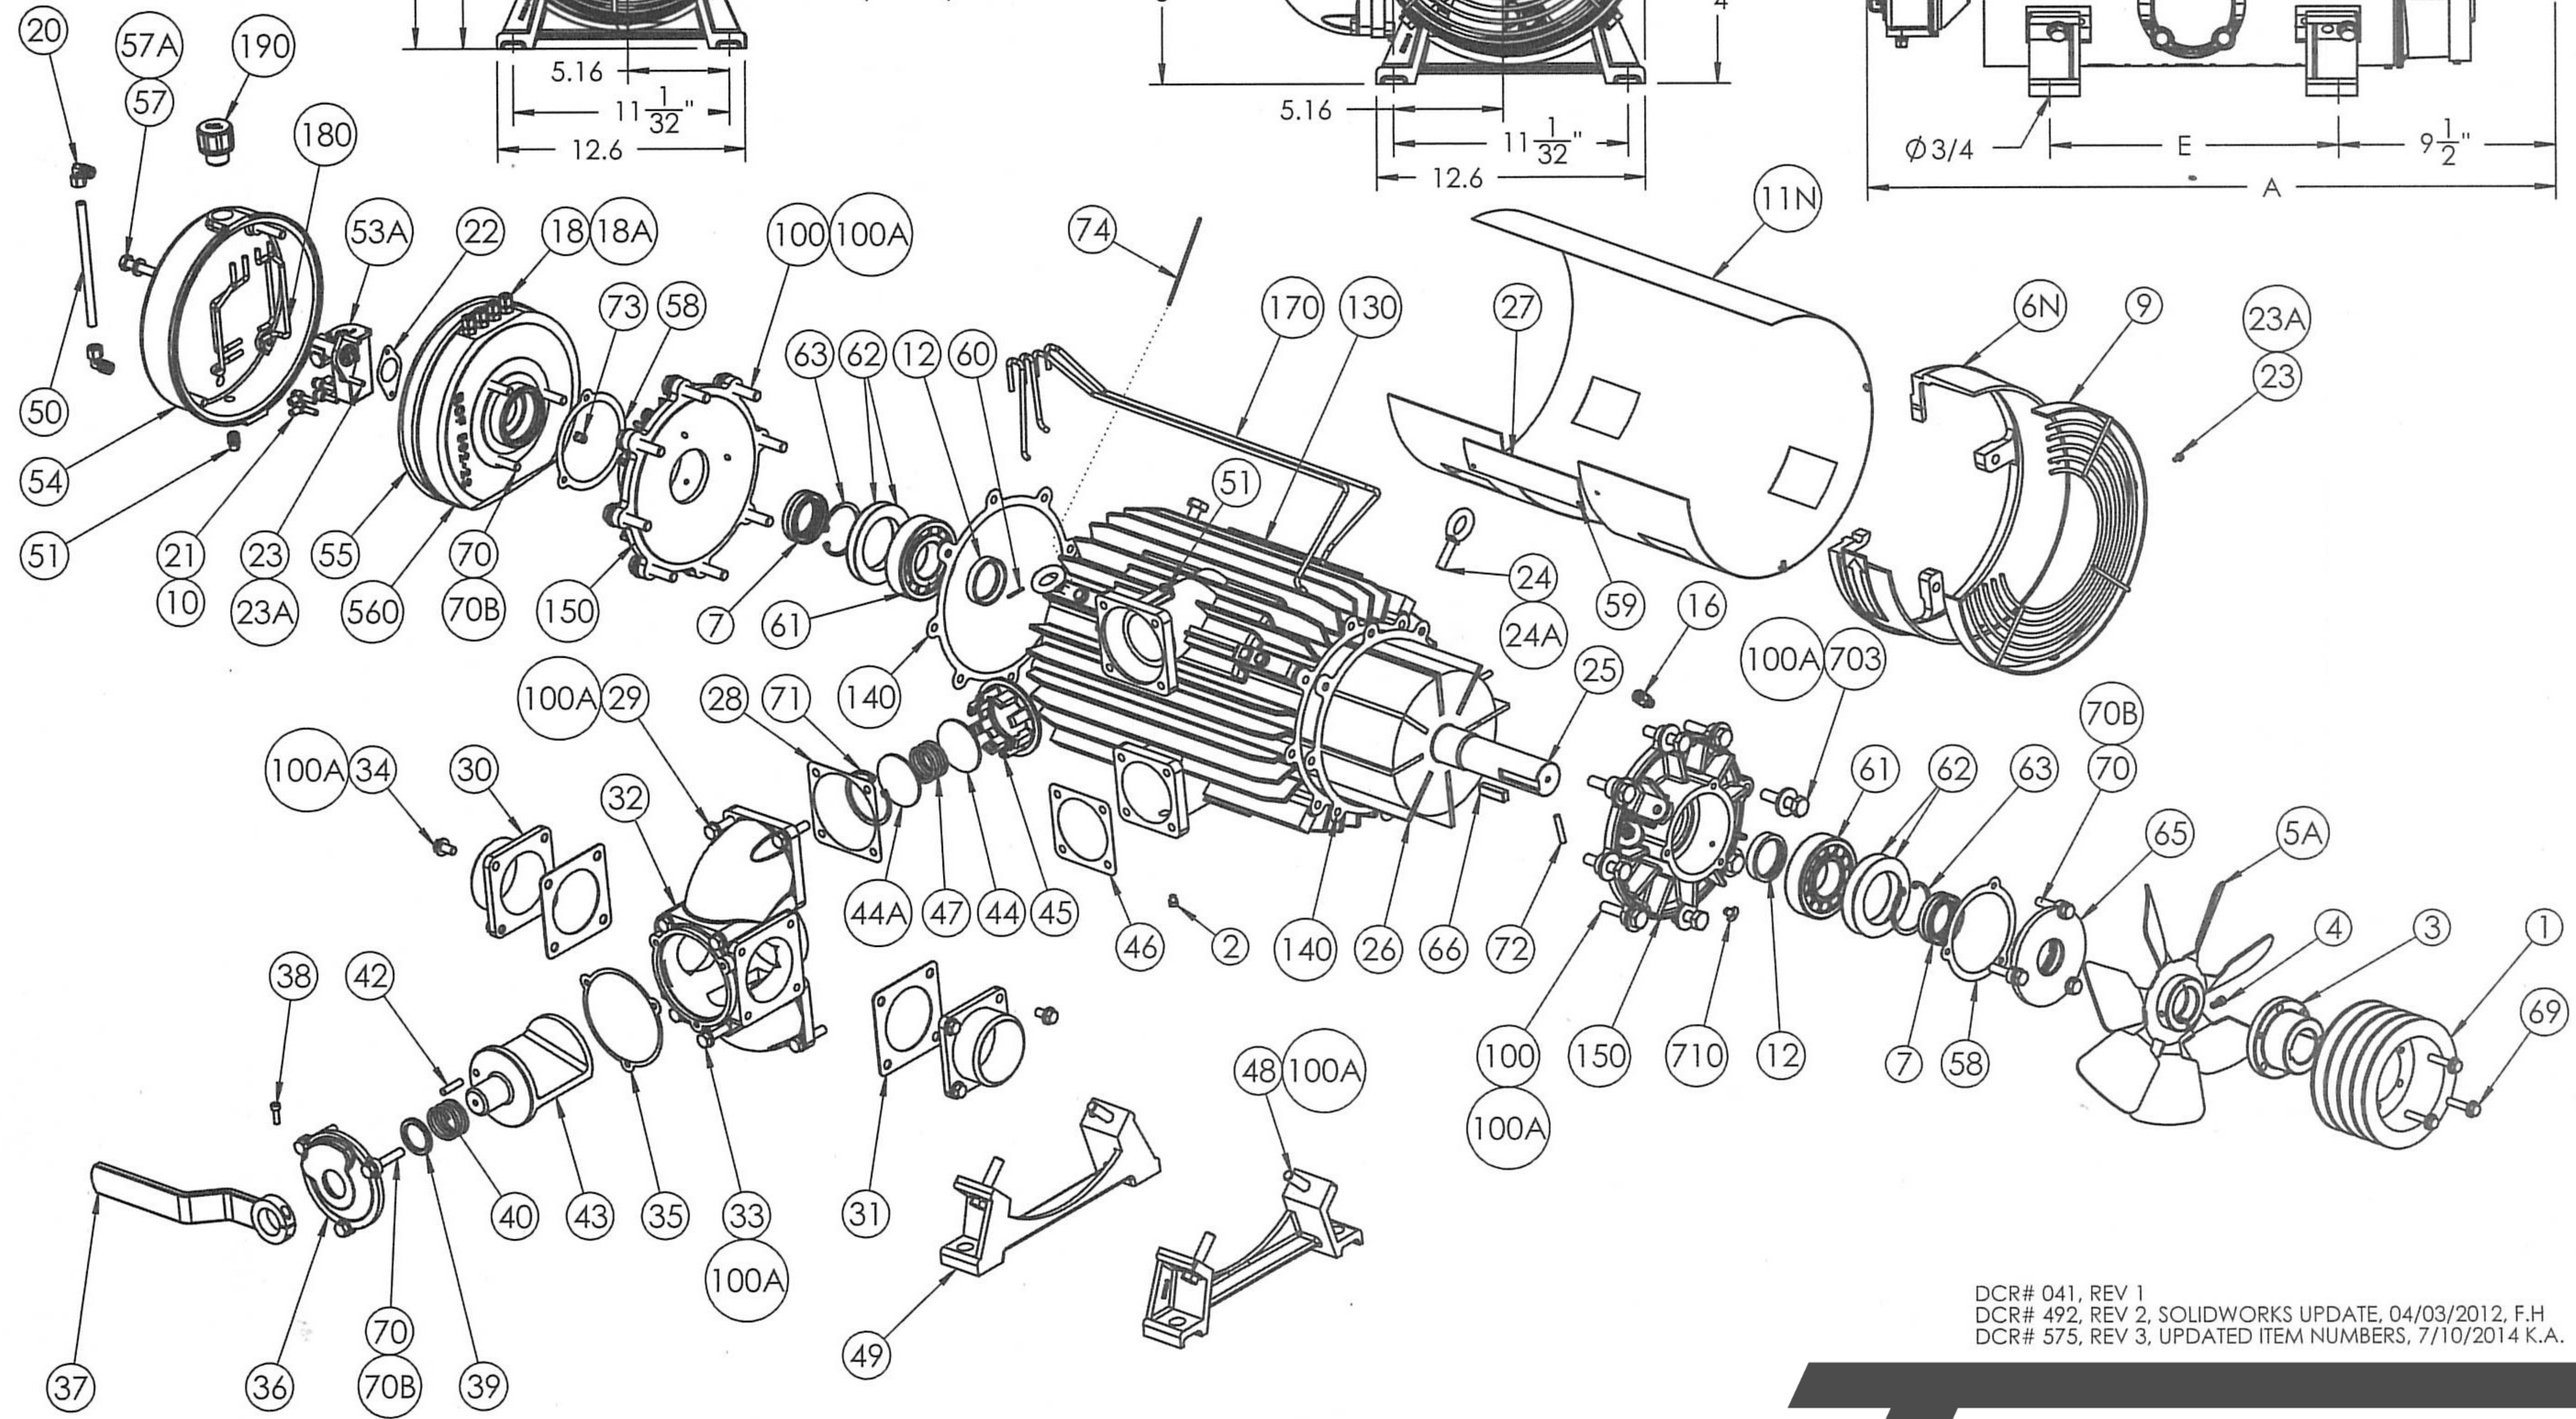

NAM : NAME PLATE  
 DIR : DIRECTION TAG  
 INS : INSTRUCTION TAG  
 561 : POP RIVETS

TYPE	A	E
TSI 370	28-1/2"	10-1/2"
TSI 500	31-1/2"	13-1/2"

SIDE MOUNT MODEL SHOWN  
 AVAILABLE IN CLOCKWISE R.H.  
 OR COUNTERCLOCKWISE L.H.

### TSI 370 & 500

IMPORTANT : WHEN ORDERING SPARE PARTS ALWAYS SPECIFY MODEL AND SERIAL NUMBR OF PUMP.

THIS LAY-OUT IS FOR GENERAL INFORMATION ONLY & MAY BE UPDATED BY FM AT ANYTIME WITHOUT NOTICE.

DCR# 041, REV 1  
 DCR# 492, REV 2, SOLIDWORKS UPDATE, 04/03/2012, F.H.  
 DCR# 575, REV 3, UPDATED ITEM NUMBERS, 7/10/2014 K.A.